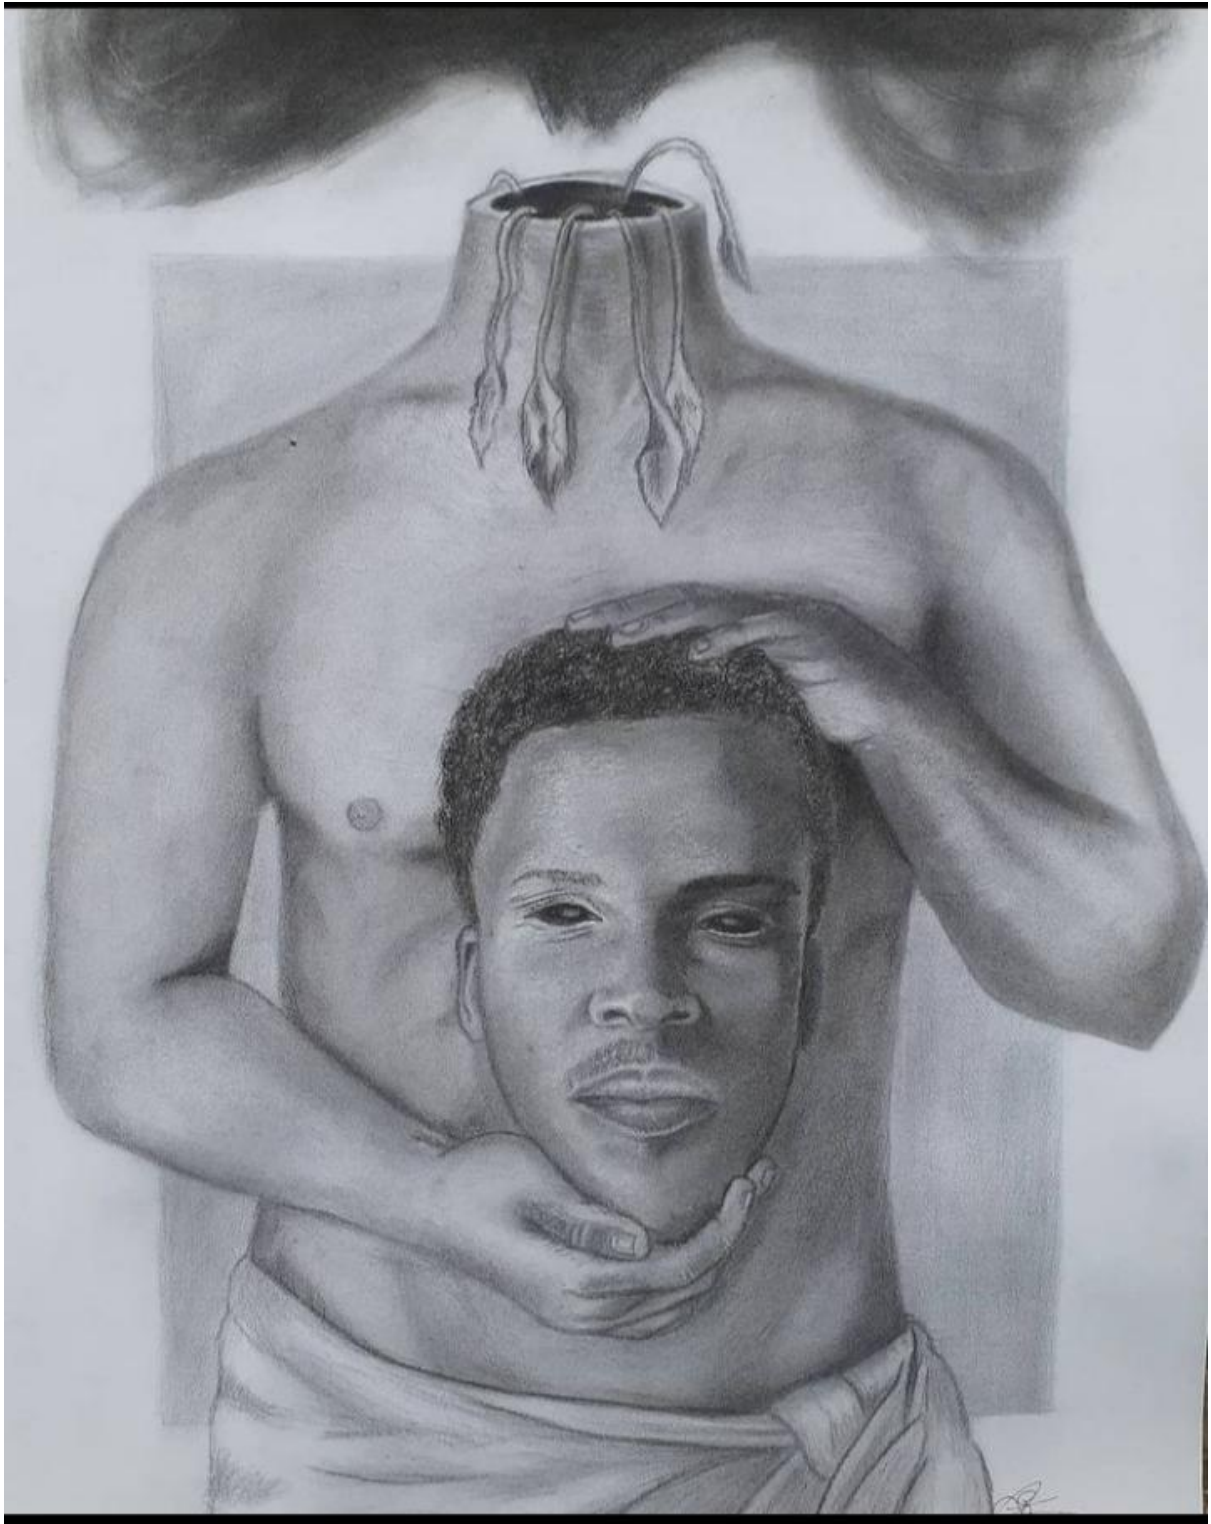

MOVING URN (2021). Graphite and Charcoal. 595cm X 415cm.